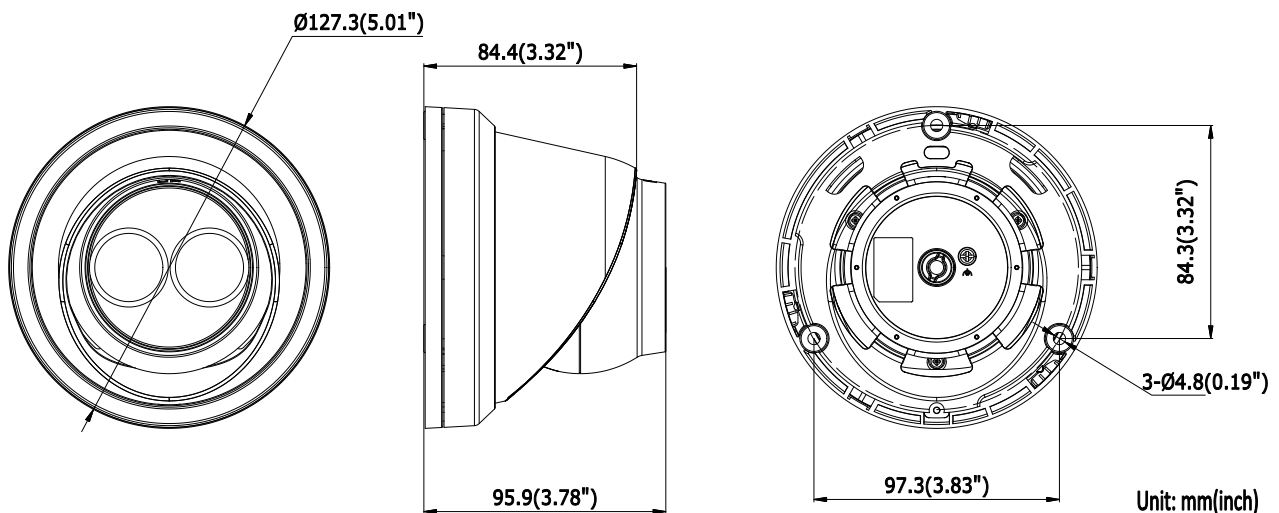

General Function	One-key Reset, Dual-VCA, Anti-Flicker, Heartbeat, Mirror, Password Protection, Privacy Mask, Watermark, IP Address Filter
Interface	
Communication Interface	1 RJ45 10M/100M self-adaptive Ethernet port
On-board Storage	Built-in microSD/SDHC/SDXC slot, up to 128 GB
Smart Feature-set	
Behavior Analysis	Line crossing detection, intrusion detection, unattended baggage detection, object removal detection
Exception Detection	Scene change detection
Line Crossing Detection	Cross a pre-defined virtual line, up to 1 pre-defined virtual lines supported
Intrusion Detection	Enter and loiter in a pre-defined virtual region, up to 1 pre-defined virtual regions supported
Object Removal Detection	Objects removed from the pre-defined region, such as the exhibits on display.
Unattended Baggage Detection	Objects left over in the pre-defined region such as the baggage, purse, dangerous materials
Face Detection	Human face appears in the image can be detected and trigger linkage method
General	
Operating Conditions	-30 °C to +60 °C (-22 °F to +140 °F), Humidity 95% or less (non-condensing)
Power Supply	12 VDC ± 25%, 6.5 W PoE(802.3af, 36 – 57V, class 3), 8.5 W
IR Range	Up to 30 m
Protection Level	IP67
Dimensions	Camera: Φ 127.3 × 95.9 mm (5.01" × 3.78") Package: 150 × 150 × 141 mm (5.91" × 5.91" × 5.55")
Weight	Camera: 620 g (1.37 lb.)

Available Models

DS-2CD2385FWD-I

Dimensions